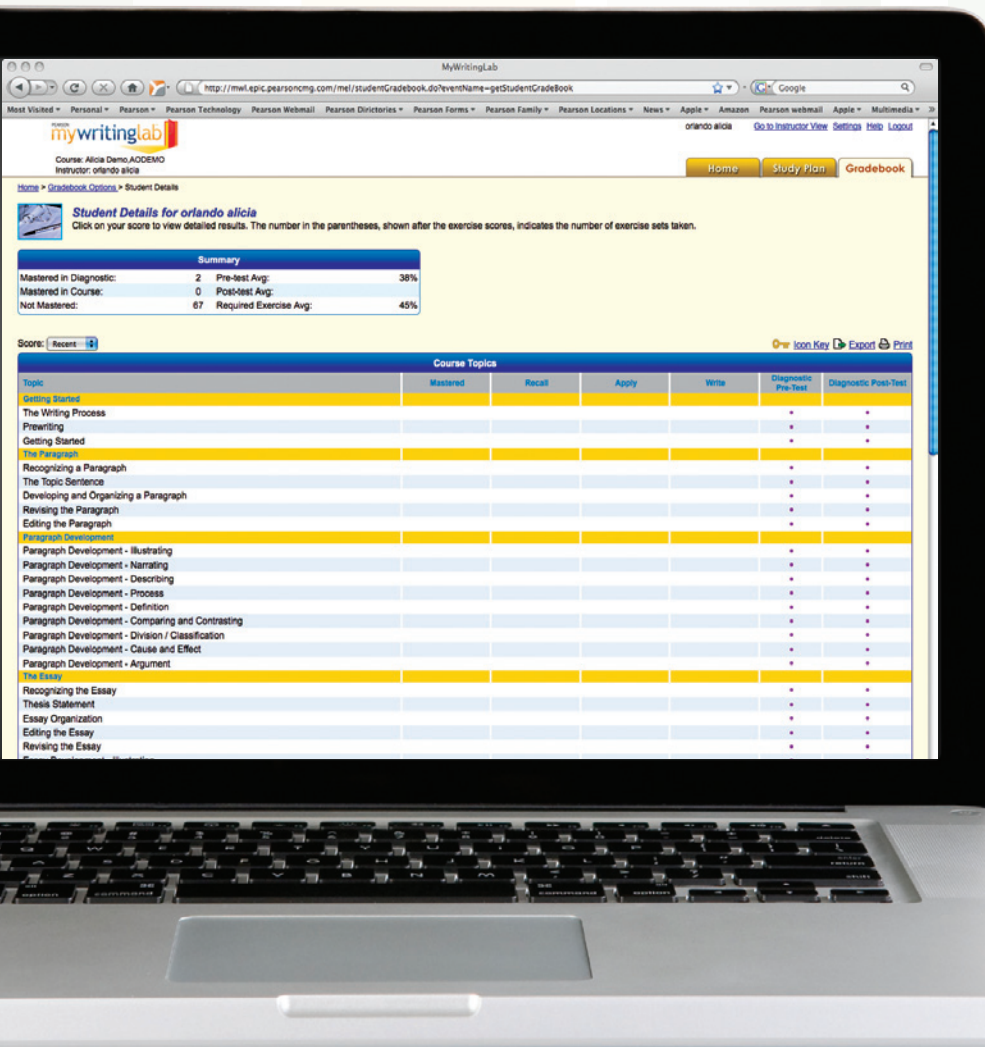

MyWritingLab prescribes an individualized path for every student through personalized instruction, progressive exercises, and comprehensive assessments. Students move from literal comprehension (Recall) to critical application (Apply) to independent and successful writing (Write) in a self-directed, self-paced environment!