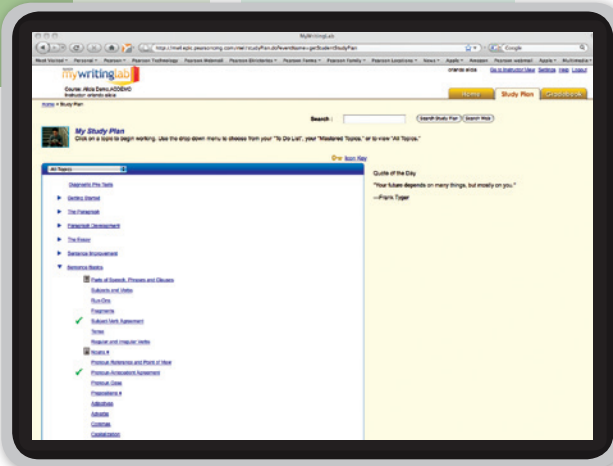

Personalized study plan.

Thousands of exercises.

Rich multimedia resources.

Get your FREE teacher preview today!

PearsonSchool.com/access_request

Go to option #4, select Language Arts, and then select MyWritingLab. Follow the registration prompts and you will receive an e-mail confirmation within 24 hours.