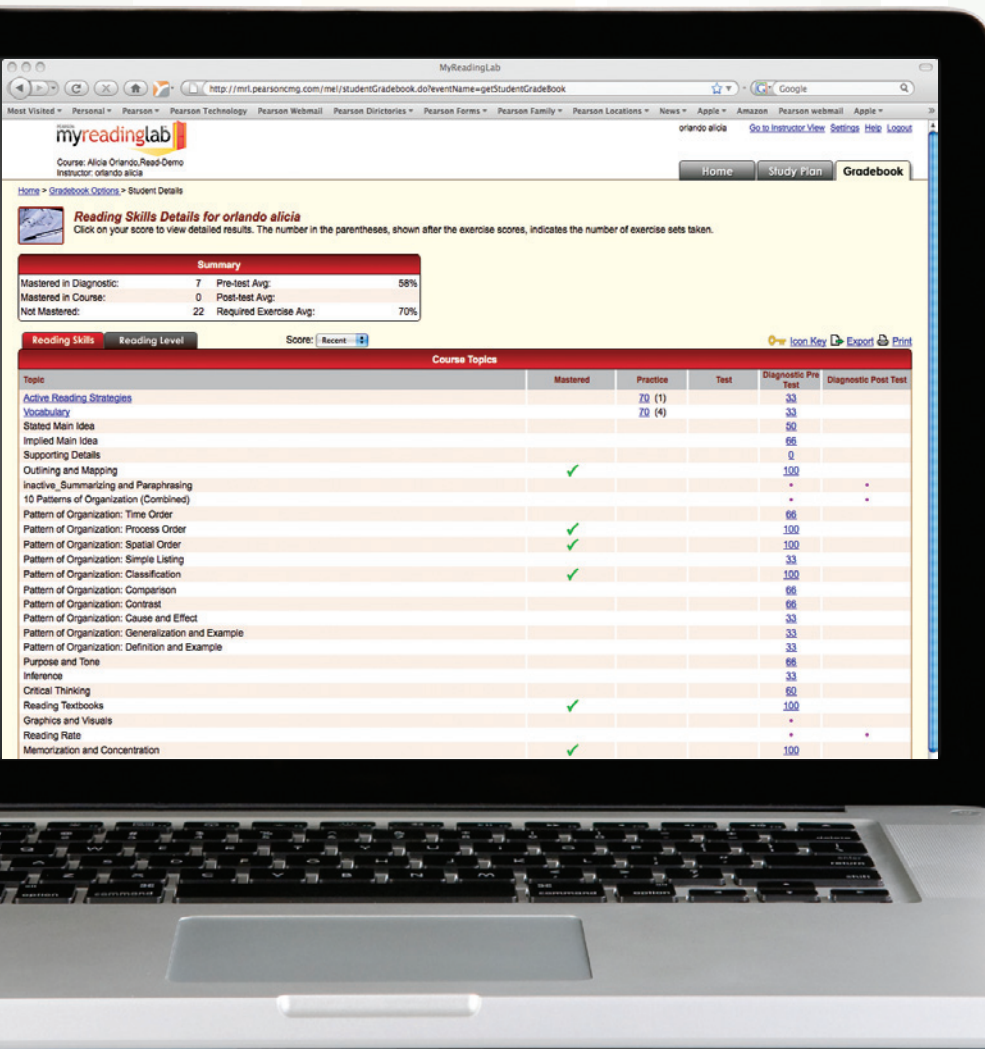

# Open the door to **BETTER** reading.

MyReadingLab provides unparalleled online individualized reading instruction, practice, and assessment. Following a diagnostic evaluation of both reading skills and comprehension levels, MyReadingLab prescribes a personalized study plan for every student. The study plan is adjusted after each assessment to ensure students stay on track and supports them with multimedia resources that keep the content relevant, engaging, and accessible.

Personalized study plan that tracks skill mastery.

Thousands of exercises in a variety of formats.

A wide selection of Lexile-level appropriate readings and activities.