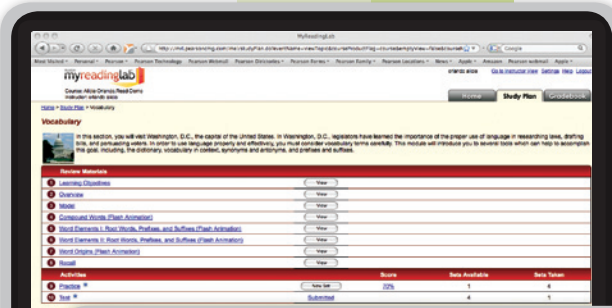

Thousands of exercises in a variety of formats.