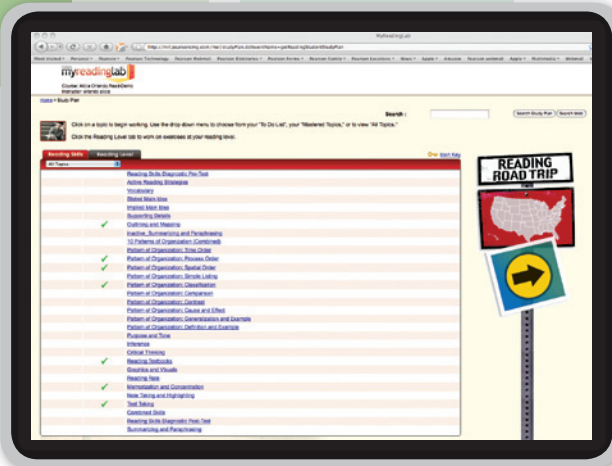

Personalized study plan that tracks skill mastery.